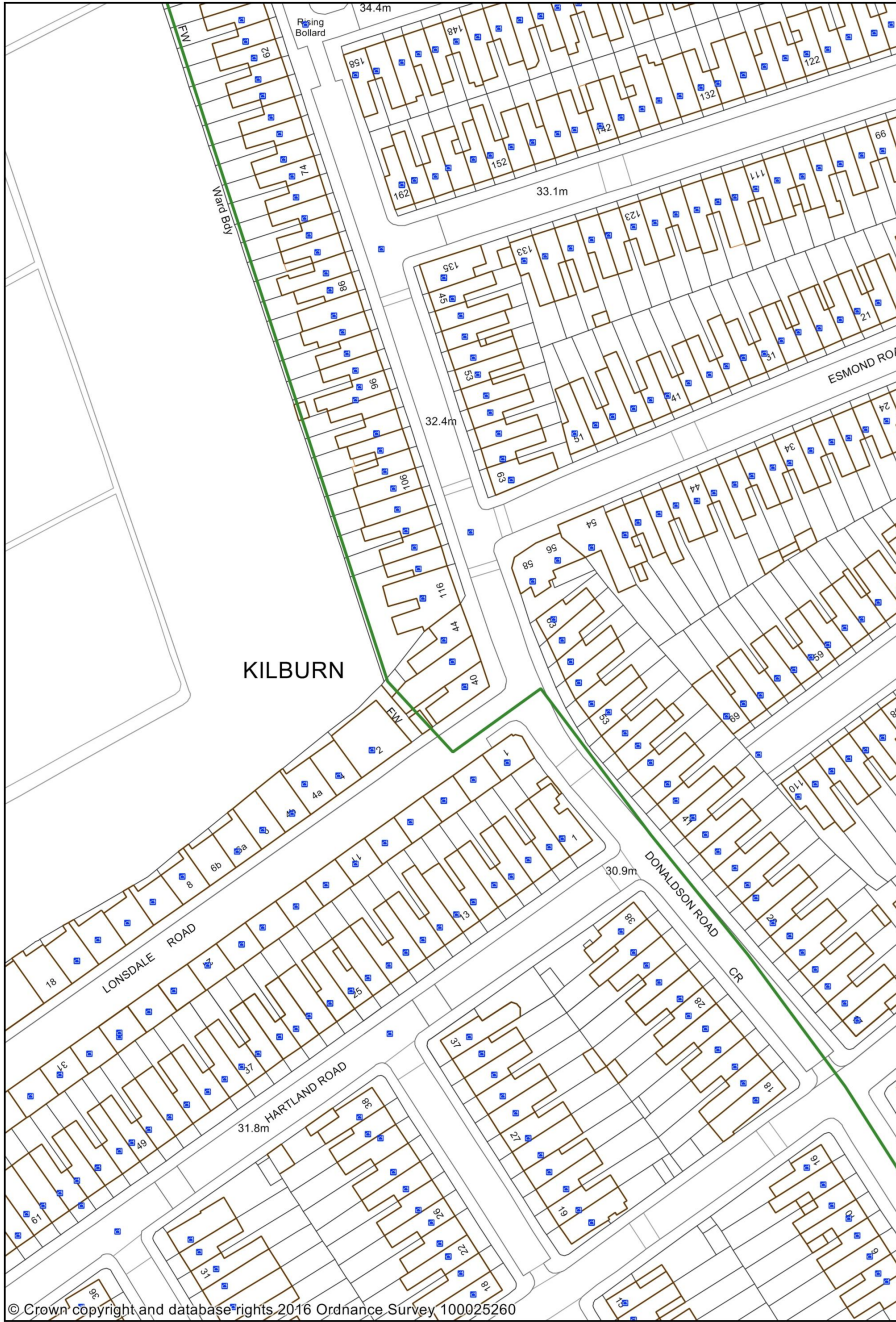

The Local 42 Donaldson Road NW6 6NG

© Crown copyright and database rights 2016 Ordnance Survey 100025260

1:1250

0 0.02 0.04 kilometres